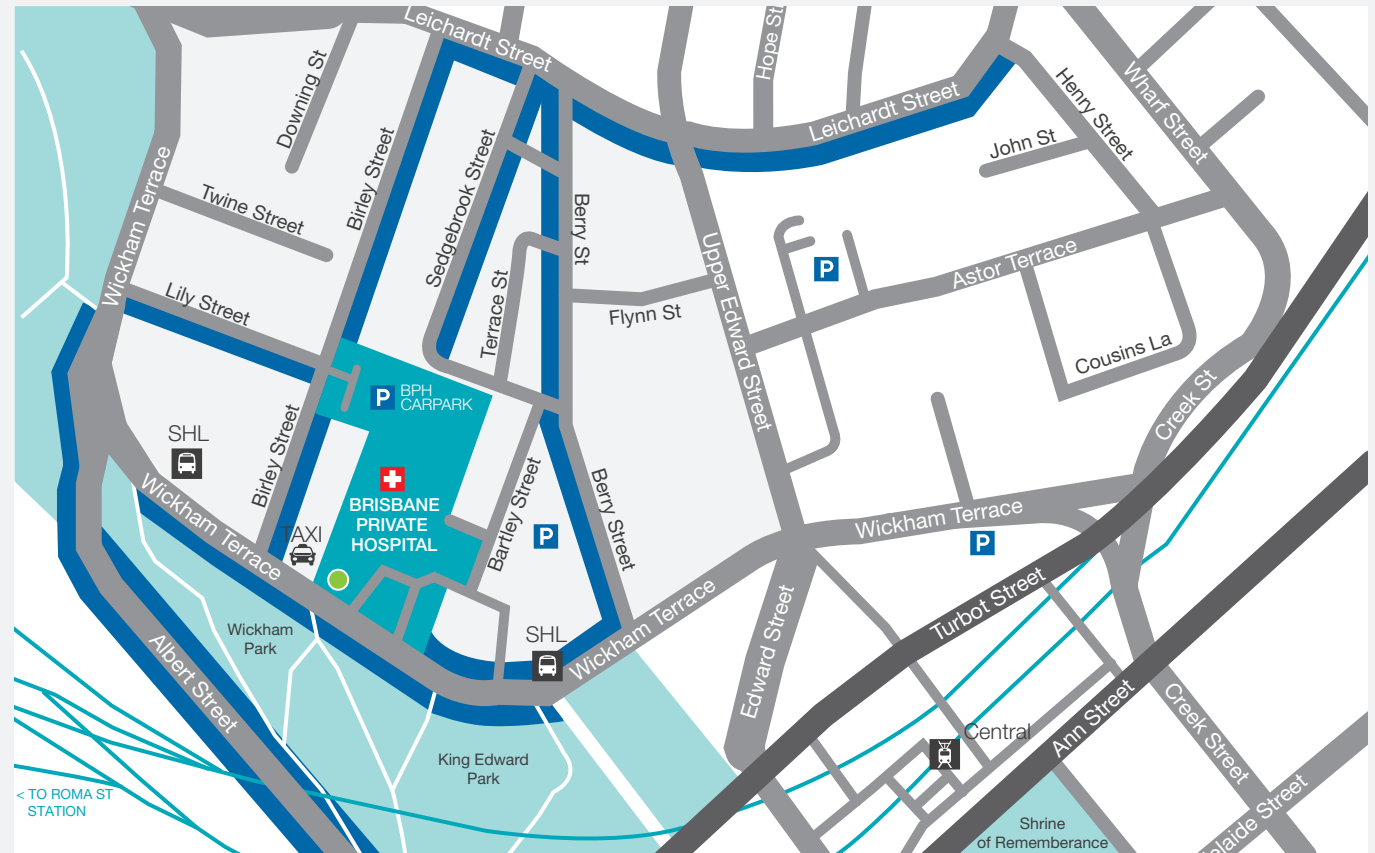

How to get here

Brisbane Private Hospital is now undergoing a major development located on the front car park. This has resulted in the permanent closure of the front uncovered car park off Wickham Terrace.

By Car

Drop Off / Pick-up Zone

Our patient pick up and drop off zone has been temporarily downsized and relocated off Wickham Terrace in front of the new temporary entrance. To ensure the safety of our patients and visitors, parking restrictions will be enforced and there is no standing and no parking permitted in this zone.

Parking

Undercover paid parking for patients and visitors is available in the Brisbane Private Specialist Centre car park off Birley Street.

If parking is unavailable at our onsite car park, please note the following car parks and street parking are available near the hospital (please see the attached map):

- Wilson Watkins Medical Centre Car Park can be accessed via Bartley St off Wickham Terrace.
- Wickham Terrace car park is located on the corner of Upper Edward St and Wickham Tce and can be accessed from Turbot St and Creek St.
- Astor Tce car park is located on 28 Astor Tce.

Street metered parking is available on the surrounding streets of the hospital. They vary from 3 hours – 12 hours Monday – Friday 7am – 7pm (some offer the first 15 minutes free), please read the street sign for each area:

- Wickham Terrace & Albert Street
- Berry St, Birley St, Lilley St, Sedgebrook St
- Leichardt Street

By Bicycle / Motorbike / Scooter

Undercover paid parking for motorcycles and scooters is available in the Brisbane Private Specialist Centre car park off Birley Street.

A bicycle parking rack is available on the top left hand corner on level 2 in the Brisbane Private Specialist Centre car park off Birley Street (cyclists must bring a lock).

By Train

Central and Roma Street train stations are within a short walk to the hospital. For timetable information go to www.qr.com.au You can make use of our free courtesy bus between the main CBD train stations and Brisbane Private Hospital.